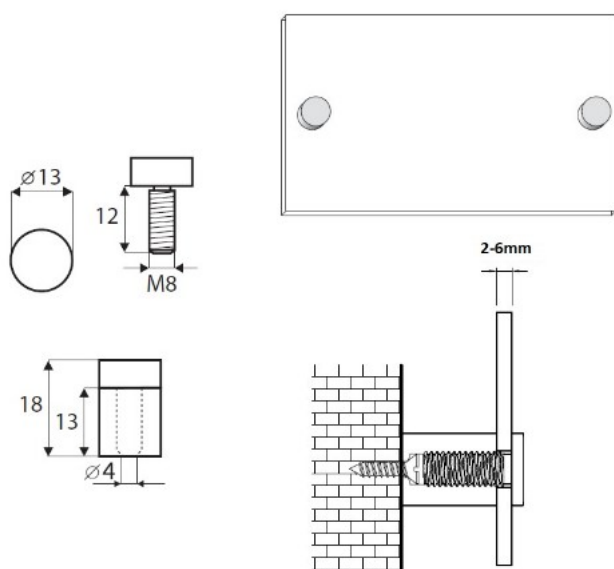

PRODUCT SHEET

Description:

Sign Board Screw $\varnothing 13 \times 13 \text{mm}$, Alu, Blue, M8, W/2 Transparent Washers

Item number:

22.11.112-9

Units	Box	Carton	HS Code	Barcode
Pcs.	4	100	8302490099	
				5704866084086